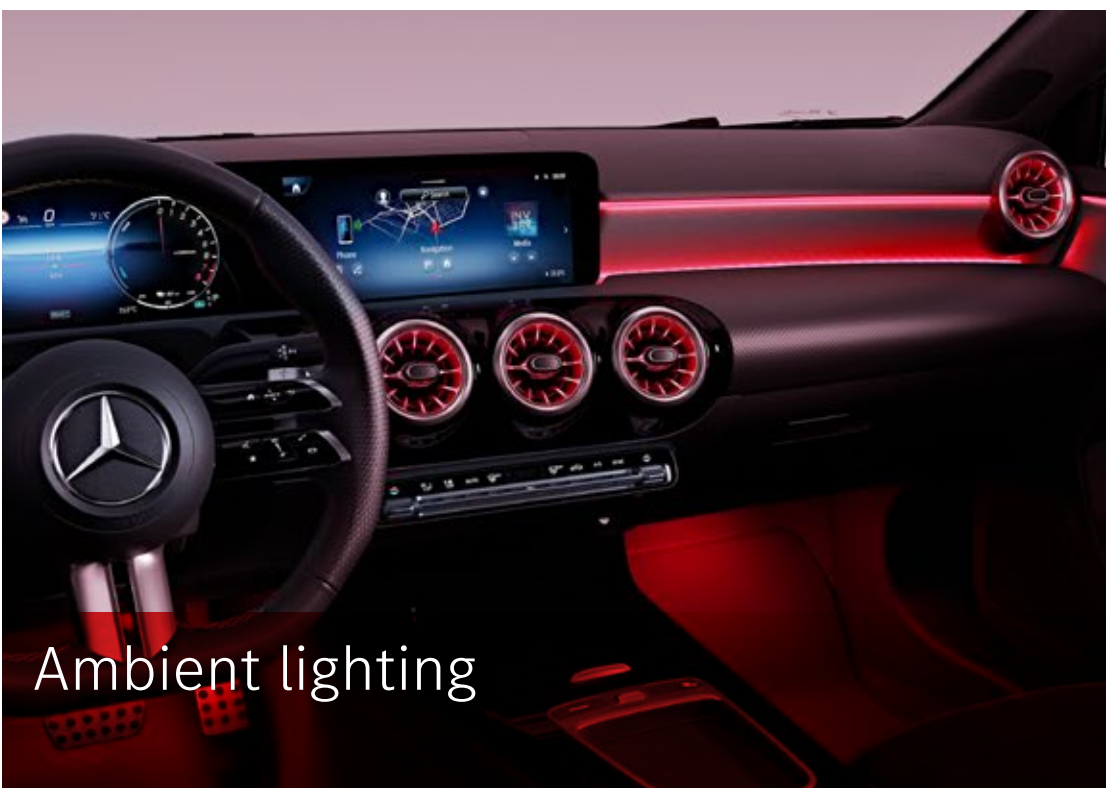

Smartphone Integration 

Active Parking Assist with PARKTRONIC

Rear interior and foldable rear seat backrests

Ambient lighting

Blind Spot Assist

Exhaust System

MULTIBEAM LED

 Click the video icon for more information