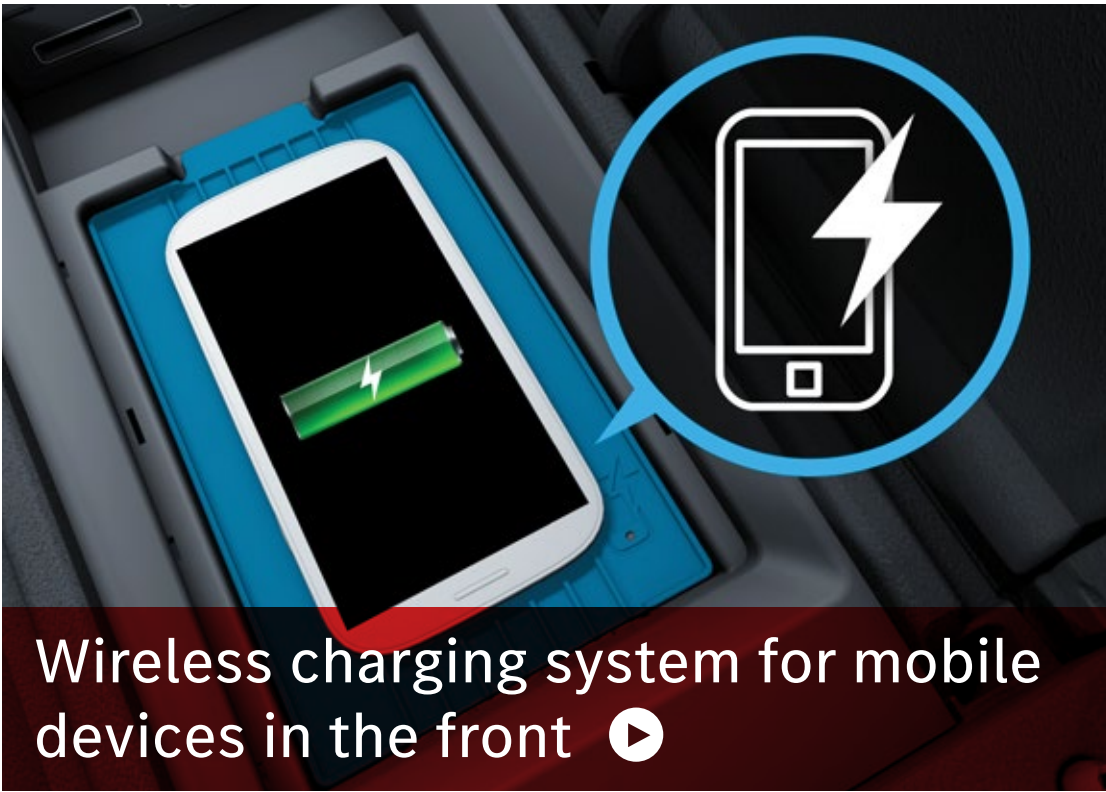

Click the video icon for more information

kalimas.net

*Specifications and color shown may differ from the actual product in Indonesian market